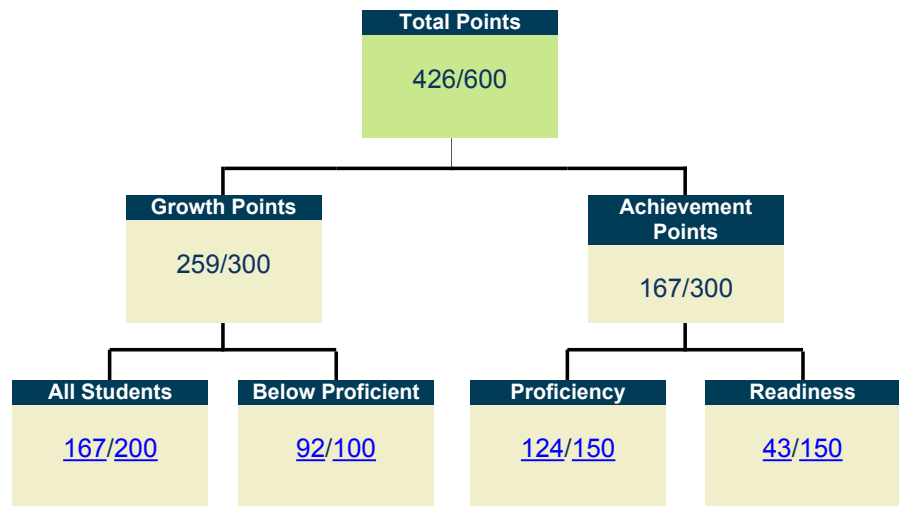

BEEHIVE SCIENCE & TECHNOLOGY ACADEMY (BSTA)

2011-12

Grades 07-12

Alert! Critical Report Clarifications

BEEHIVE SCIENCE & TECHNOLOGY ACADEMY (BSTA)

Grades Tested: 07-12

- ▶ **Address:**
830 E 9400 S
SANDY, UT 84094
- ▶ **Phone:** 801-576-0070
- ▶ **Principal:** Hanifi Oguz
- ▶ **Number of Teachers:** 14
- ▶ **Enrollment:** 141
- ▶ **Minority:** 18%
- ▶ **English Learners:** 1%
- ▶ **Low Income:** 30%
- ▶ **SWD:**

[Additional Information](#)

* Includes only schools with a 12th grade. For K-12 schools, includes only the 9-12 grade populations.