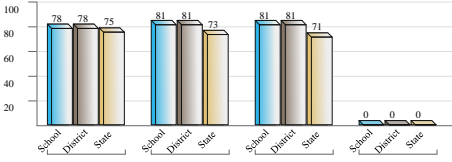

### Math Status Breakdown

Beehive Science & Technology Academy (bsta), Beehive Science & Technology Academy (bsta)  
 % = Percentage of students proficient

Print

	2008			2007			2006			school	district	state
	school	district	state	school	district	state	school	district	state			
7th Grade Math	78%	78%	75%	81%	81%	73%	81%	81%	71%	n/a	n/a	n/a

Hide

Hide

Pre-algebra	75%	75%	78%	83%	83%	76%	86%	86%	74%	n/a	n/a	n/a
-------------	-----	-----	-----	-----	-----	-----	-----	-----	-----	-----	-----	-----

Hide

Geometry	100%	100%	71%	n/a	n/a	n/a	n/a	n/a	n/a	n/a	n/a	n/a
----------	------	------	-----	-----	-----	-----	-----	-----	-----	-----	-----	-----