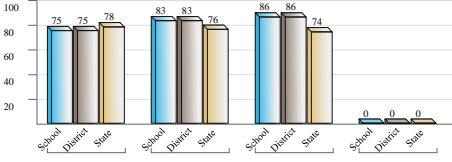

### Math Status Breakdown

Beehive Science & Technology Academy (bsta), Beehive Science & Technology Academy (bsta)  
 % = Percentage of students proficient

Print

	2008			2007			2006			school	district	state
	school	district	state	school	district	state	school	district	state			
7th Grade Math	78%	78%	75%	81%	81%	73%	81%	81%	71%	n/a	n/a	n/a

Hide

Hide

Pre-algebra	75%	75%	78%	83%	83%	76%	86%	86%	74%	n/a	n/a	n/a
-------------	-----	-----	-----	-----	-----	-----	-----	-----	-----	-----	-----	-----

Hide

Geometry	100%	100%	71%	n/a	n/a	n/a	n/a	n/a	n/a	n/a	n/a	n/a
----------	------	------	-----	-----	-----	-----	-----	-----	-----	-----	-----	-----