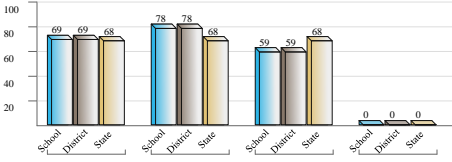

Hide All

Science Status Breakdown

Beehive Science & Technology Academy (bsta), Beehive Science & Technology Academy (bsta)

% = Percentage of students proficient

	2008			2007			2006					
	school	district	state	school	district	state	school	district	state	school	district	state
7th Grade Science	69%	69%	68%	78%	78%	68%	59%	59%	68%	n/a	n/a	n/a

Hide

Hide

8th Grade Science	56%	56%	68%	68%	67%	63%	63%	69%	n/a	n/a	n/a
-------------------	-----	-----	-----	-----	-----	-----	-----	-----	-----	-----	-----

Hide

Earth Systems Science	74%	74%	67%	87%	68%	n/a	n/a	n/a	n/a	n/a	n/a
-----------------------	-----	-----	-----	-----	-----	-----	-----	-----	-----	-----	-----