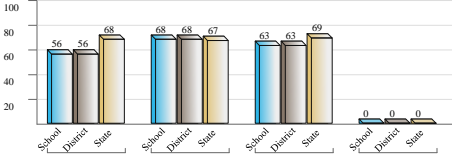

Hide All

Science Status Breakdown

Beehive Science & Technology Academy (bsta), Beehive Science & Technology Academy (bsta)

% = Percentage of students proficient

	2008			2007			2006					
	school	district	state	school	district	state	school	district	state	school	district	state
7th Grade Science	69%	69%	68%	78%	78%	68%	59%	59%	68%	n/a	n/a	n/a

Hide

Hide

8th Grade Science	56%	56%	68%	68%	67%	63%	63%	69%	n/a	n/a	n/a
-------------------	-----	-----	-----	-----	-----	-----	-----	-----	-----	-----	-----

Hide

Earth Systems Science	74%	74%	67%	87%	68%	n/a	n/a	n/a	n/a	n/a	n/a
-----------------------	-----	-----	-----	-----	-----	-----	-----	-----	-----	-----	-----